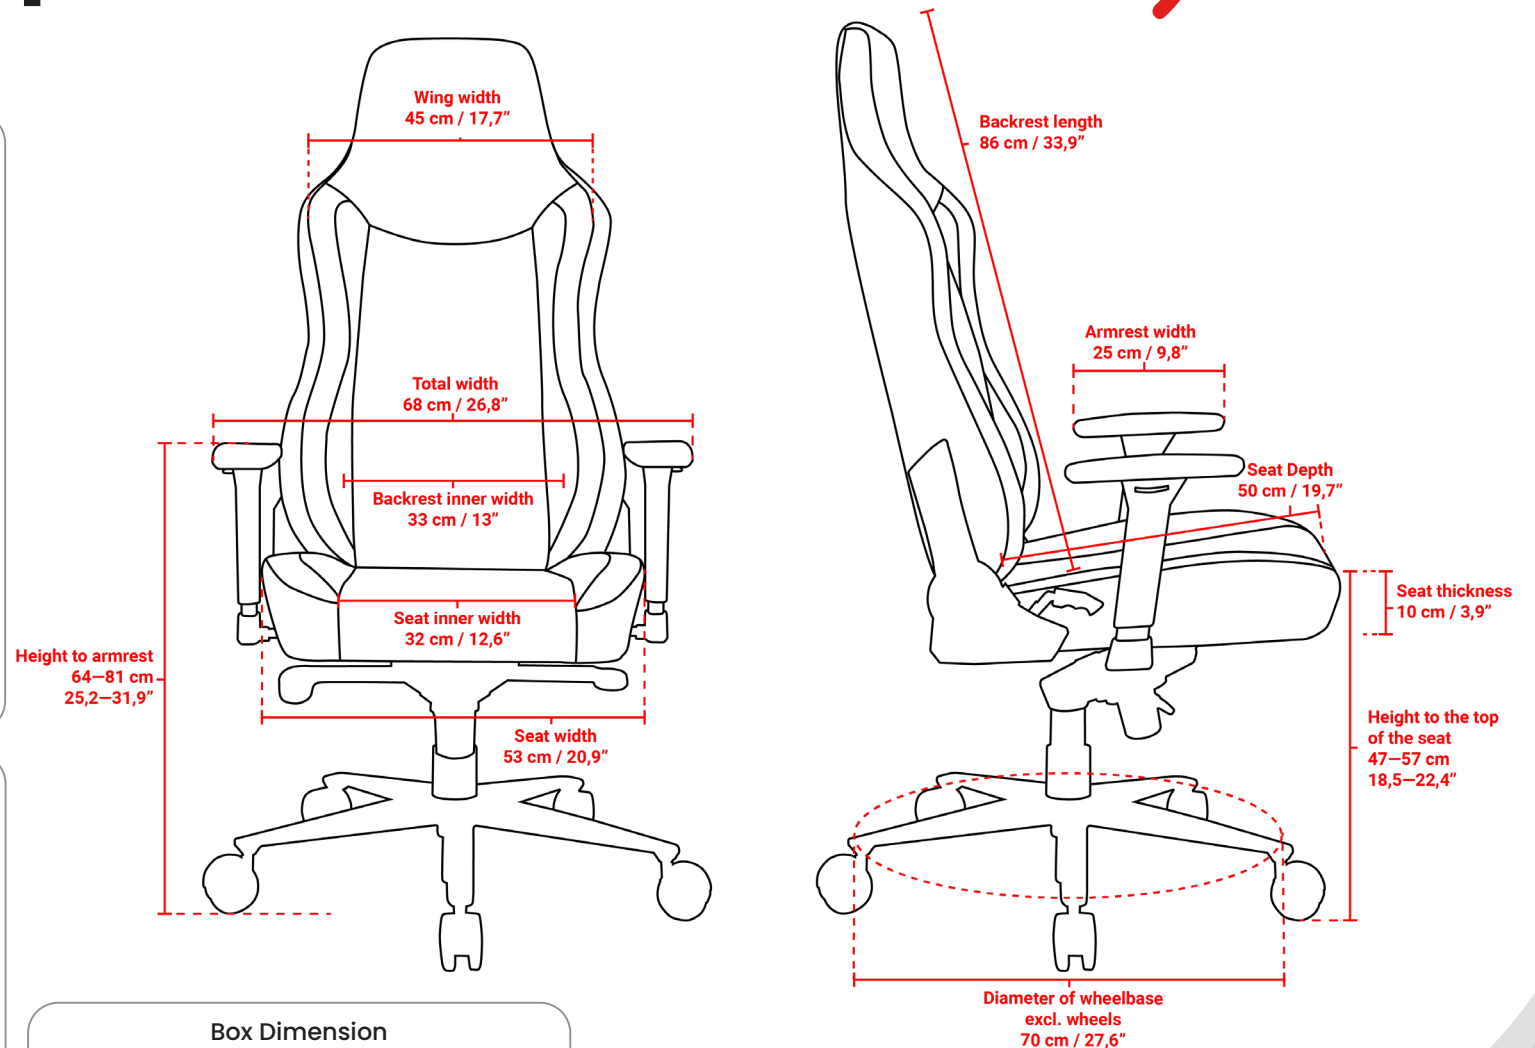

Blue

Pearl Green

Purple

Logistic & Specs

Netto Weight

26kg / 57 lbs

Gross Weight

28.5kg / 62 lbs

Frame material.....Metal
Wheel base.....Aluminium
Upholstery.....Soft Fabric™

Density seat.....70kg/m³
Density backrest.....65kg/m³

Armrest.....3D
Tilt angle.....12°
Tilt lock.....Yes
Tilt angle lock.....Yes
Backrest max angle.....165°
Gas lift.....Class 4

Lumbar cushion.....Yes
Headrest.....Yes

Weight capacity.....145kg / 320lbs.

Box Dimension