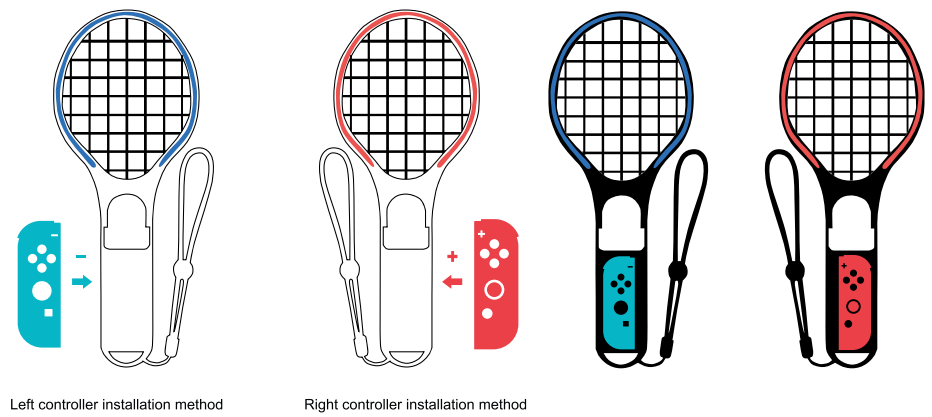

ALL SPORTS KIT FOR SWITCH

For/pour Nintendo Switch™

Golf Clubs

Tennis Rackets

①Align the +-signs of the controller and Tennis Racket, and put the small controller into the controller slot

Wheels

①Align the +-signs of the handle and the steering wheel, and put the small handle into the handle slot

Chambara Swords

2 in 1 Straps