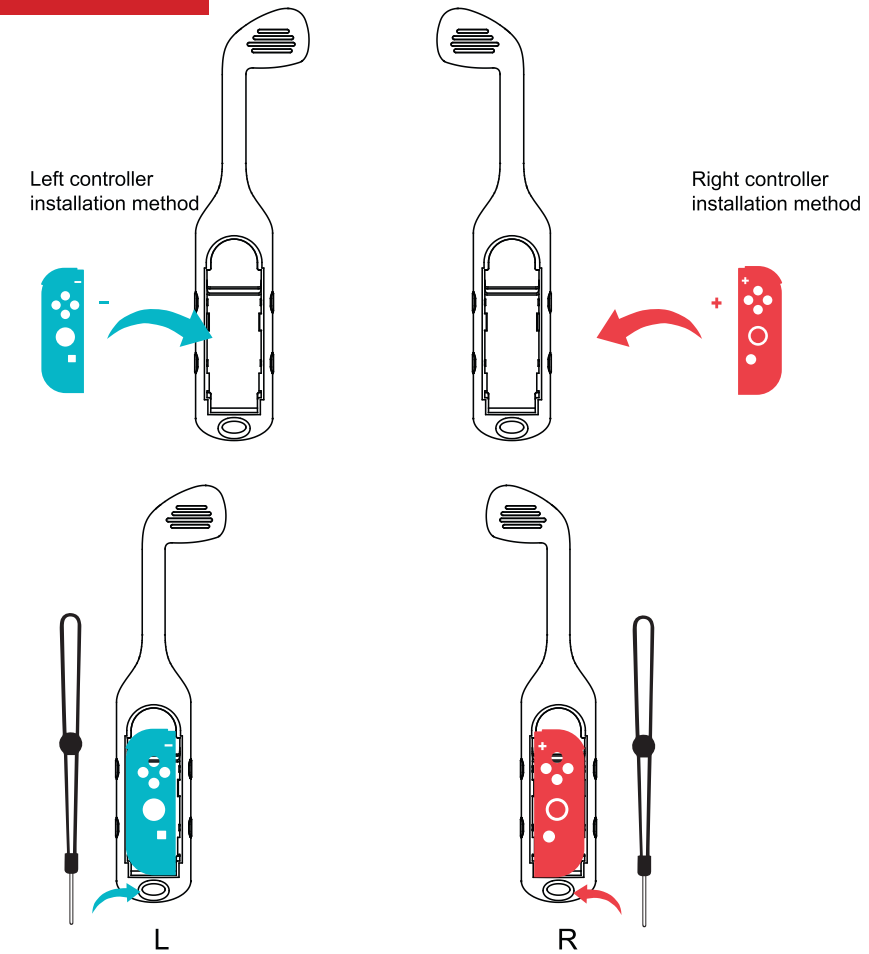

ALL SPORTS KIT FOR SWITCH

For/pour Nintendo Switch™

Golf Clubs

Tennis Rackets

①Align the +-signs of the controller and Tennis Racket, and put the small controller into the controller slot

Wheels

①Align the +-signs of the handle and the steering wheel, and put the small handle into the handle slot

Chambara Swords

2 in 1 Straps