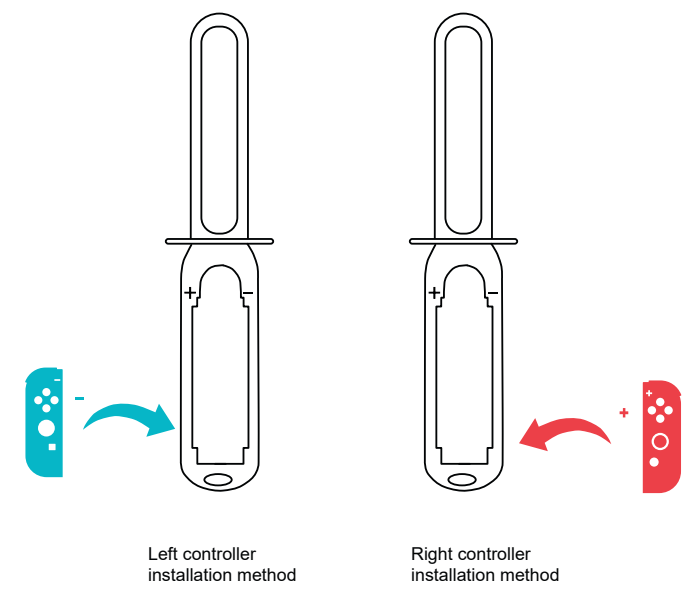

ALL SPORTS KIT FOR SWITCH

For/pour Nintendo Switch™

Golf Clubs

Tennis Rackets

①Align the +-signs of the controller and Tennis Racket, and put the small controller into the controller slot

Wheels

①Align the +-signs of the handle and the steering wheel, and put the small handle into the handle slot

Chambara Swords

2 in 1 Straps