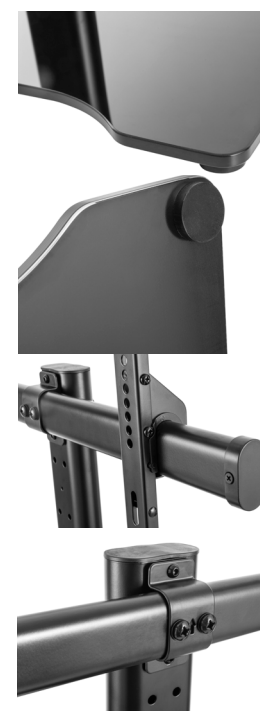

32"-55" display Tabletop Stand with Tempered Glass Base

DELTAACO

A NORDIC BRAND

PRODUCT DATA

Product category:	Tabletop stand
Material:	Steel, tempered glass
Column material:	Steel
Column finish:	Powder coating
Column color:	Black
Glass finish:	Black silk screen
Glass thickness(top-bottom):	8 mm
Dimensions (WxDxH):	600 x 280 x (575/645/715) mm
Fit screen size:	32"-55"
VESA compatible:	200x200, 300x200, 300x300, 400x200, 400x300, 400x400, 600x400
Weight capacity:	40 kg
Height range:	575/645/715 mm
Base type:	Pedestal

LOGISTICS DATA

Article number:	ARM-1401
Brand:	DELTAACO
EAN code:	7333048045256
Country of origin:	China
Custom tariff number:	83024900
Master carton packing unit:	2 pcs
Master carton gross weight:	16.1 kg
Master carton dimensions:	76 x 38 x 21 cm
Package type:	Box
Package weight:	7.6 kg
Package dimensions:	74 x 36 x 9.5 cm

PACKAGING

Package contents:	Tabletop stand, mounting accessories and manual
-------------------	---

-Image may differ from the actual package

Drawing