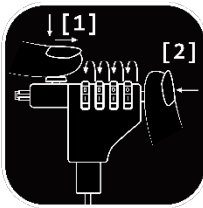

## How to use

1. Enter your combination and press down and pull to open.
  2. Press down to change number combination.
- The preset combination is 0-0-0-0.

For devices with locking holes, such as laptops. The lock hole might be labeled with a capital K or unlabeled.