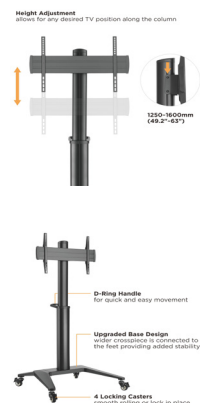

37-70" TV/Display floor stand with wheels

DELTACO
A NORDIC BRAND
OFFICE

- Height adjustable
- Cable management
- Lockable swivel castors

PRODUCT DATA

Product category:	Aluminum TV/display floor stand with wheels
Rank:	Premium
Material:	Steel, plastic, aluminum
Metal sheet thickness:	Bracket arm THK=2mm cold-rolled sheet, VESA panel THK=2mm cold-rolled sheet
Surface finish:	Powder coating
Column size(main column/ extension column):	135x130x1.6tx725 mm/ 105x103x1.6tx725 mm
Color:	Matte black
Fit screen size:	37-70"
VESA compatible:	200x200, 300x200, 300x300, 400x200, 400x300, 400x400, 600x400
Weight capacity:	70 kg
Strength tested:	4 times approved
Height adjustable:	Yes
Height range:	1250 mm~1600 mm
Cable management:	Yes
Base type:	Caster
10° slope testing:	Yes
Direction indicator:	Yes
Dimensions:	890 x 760 x 1840 mm

LOGISTICS DATA

Article number:	ARM-0451
Brand:	DELTACO
EAN code:	7333048047892
Country of origin:	China
Custom tariff number:	83024900
Master carton packing unit:	N/A
Master carton gross weight:	N/A
Master carton dimensions:	N/A
Package type:	Box
Package weight:	N/A
Package dimensions:	N/A

PACKAGING

Package contents:	Floor stand with wheels, installation accessories, tools and manual.
-------------------	--

-Image may differ from the actual package

Drawing