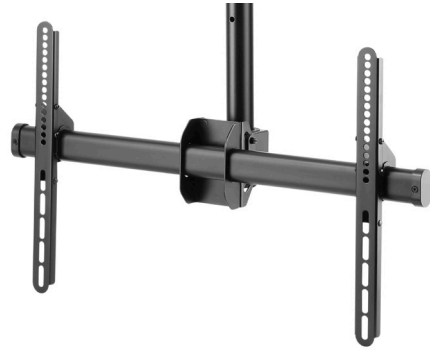

Telescoping 1060-1560 mm
Ceiling mount
For TV's 37-70"

DELTACO
A NORDIC BRAND
OFFICE

PRODUCT DATA

Product category:	Telescopic, full-motion ceiling mount
Material:	Steel
Surface finish:	Powder coating
Color:	Matte black
Fit screen size:	37-70"
Fit curved TV:	Yes
Mounting hole pattern:	VESA & universal
VESA compatible:	200x200, 300x300, 400x200, 400x400, 600x400
Weight capacity:	50 kg
Strength tested:	4 times approved
Profile:	1060~1560 mm
Tilt range:	+0°~-25°
Swivel range:	+180°~-180°
Screen level:	+3°~-3°
Screen freely tilting:	Yes
Installation:	Ceiling mounted
Panel type:	Detachable panel
Wall plate type:	Fixed wall plate
Cable management:	Yes
Bubble level:	No
Dimensions:	680 x 435 x 1778 mm
Accessory kit package:	Normal/ziplock polybag, compartment polybag

LOGISTICS DATA

Article number:	ARM-0401
Brand:	DELTACO
EAN code:	7333048047953
Country of origin:	China
Custom tariff number:	83024900
Master carton packing unit:	2 pcs
Master carton gross weight:	15.80 kg
Master carton dimensions:	95.5 x 33 x 31 cm
Package type:	Box
Package weight:	7.33 kg
Package dimensions:	93.5 x 31 x 14.5 cm

PACKAGING

Package contents:	Ceiling mount, mounting kit for ceiling, mounting kit for TV and manual.
-------------------	--

-Image may differ from the actual package

Drawing