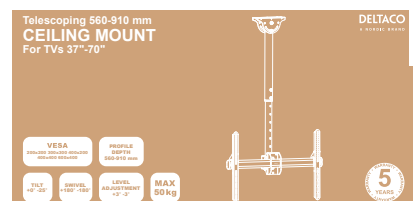

PACKAGING

Package contents:	Ceiling mount, mounting kit for ceiling, mounting kit for TV and manual.

-Image may differ from the actual package