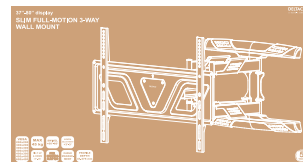

PACKAGING

Package contents:	Wall mount, mounting kit for wall, mounting kit for display and manual.

-Image may differ from the actual package