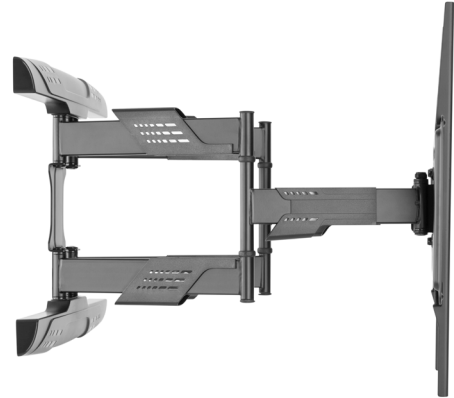

# 37"-80" display Low profile full-motion wall mount

**DELTA**CO  
A NORDIC BRAND  
**OFFICE**

## PRODUCT DATA

Compatible displays:	37-80"
Max weight:	45 kg
VESA:	200x200,300X200,300X300,400x200,400X300,400x400,600x400
Profile depth:	41~475mm
Product category:	Full-motion wall mount
Tilt range:	+7°~-15°
Swivel range	+60°~-60°
Screen level:	+ 3°~-3°
Material:	Steel, plastic
Metal sheet thickness:	Wall plate THK=2.5mm pickling sheet, wall plate THK=2mm cold-rolled sheet, bracket arm THK=2mm cold-rolled sheet (wall plate THK=0.098" pickling sheet, wall plate THK=0.079" cold-rolled sheet, bracket arm THK=0.079" cold-rolled sheet)
Surface finish:	Powder coating
Color:	Matte black
Dimensions:	475 x 660 x 430 mm
Mounting hole pattern :	VESA & universal
Strength tested:	4 times approved
Installation:	Double stud (406mm/450mm), solid wall
Panel type:	Detachable panel
Wall plate type:	Fixed wall plate
Fit curved TV:	Yes
Cable management:	Yes
Bubble level:	No
Accessory kit package:	Compartment polybag

## LOGISTICS DATA

Article number:	ARM-0259
Brand:	DELTACO
EAN code:	7333048042736
Country of origin:	China
Custom tariff number:	83024900
Master carton packing unit:	3 pcs
Master carton gross weight:	24.8 kg
Master carton dimensions:	72.5 x 40.5 x 18.5 cm
Package type:	Box
Package weight:	7.98 kg
Package dimensions:	71 x 39 x 5.5 cm

## PACKAGING

Package contents:	Wall mount, mounting kit for wall, mounting kit for display and manual.
-------------------	---

-Image may differ from the actual package